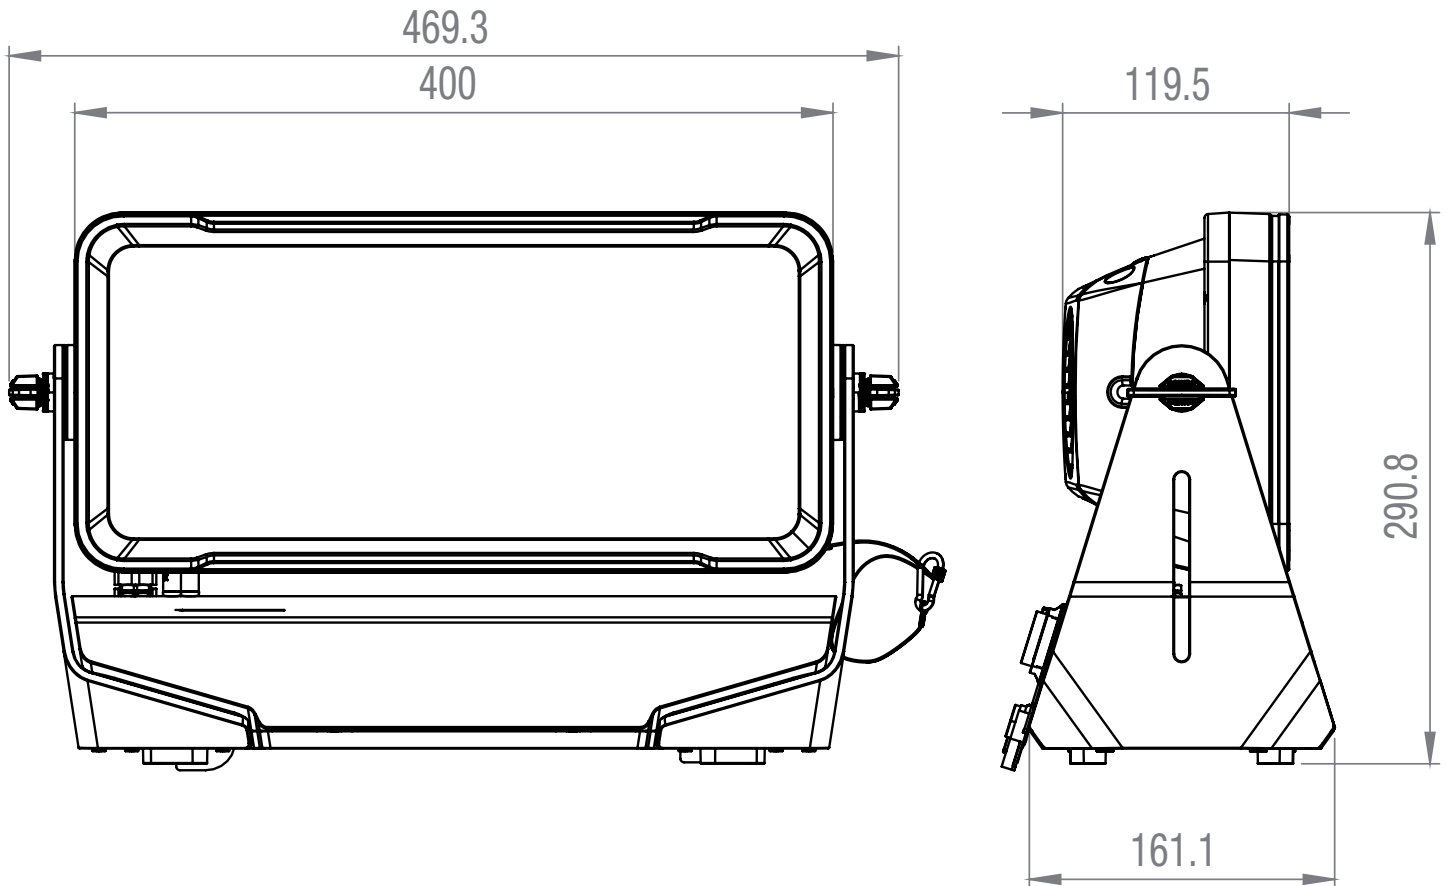

Controls	Value Down, Utility, Mode, Enter
Indicators	OLED Display
Operating voltage	100 V AC - 240 V AC, 50 - 60 Hz
Power consumption	580 - 1100 W
Power supply connection	PowerCON TRUE1 compatible
Housing material	Aluminium
Cabinet colour	Black, Black
Protection class IP	IP65
Cooling	Temperature controlled fan (IP65)
Luminous flux	41000 lm
Ambient temperature (operating)	-15 - 40 °C
Accessories (included)	Power cord, 2 x omega mounting
Width	463 mm
Length	291 mm
Height	161 mm
Weight	13 kg

## DIMENSIONS (mm)

Features and specifications  
subject to change without notice.

[adamhall.com](http://adamhall.com)